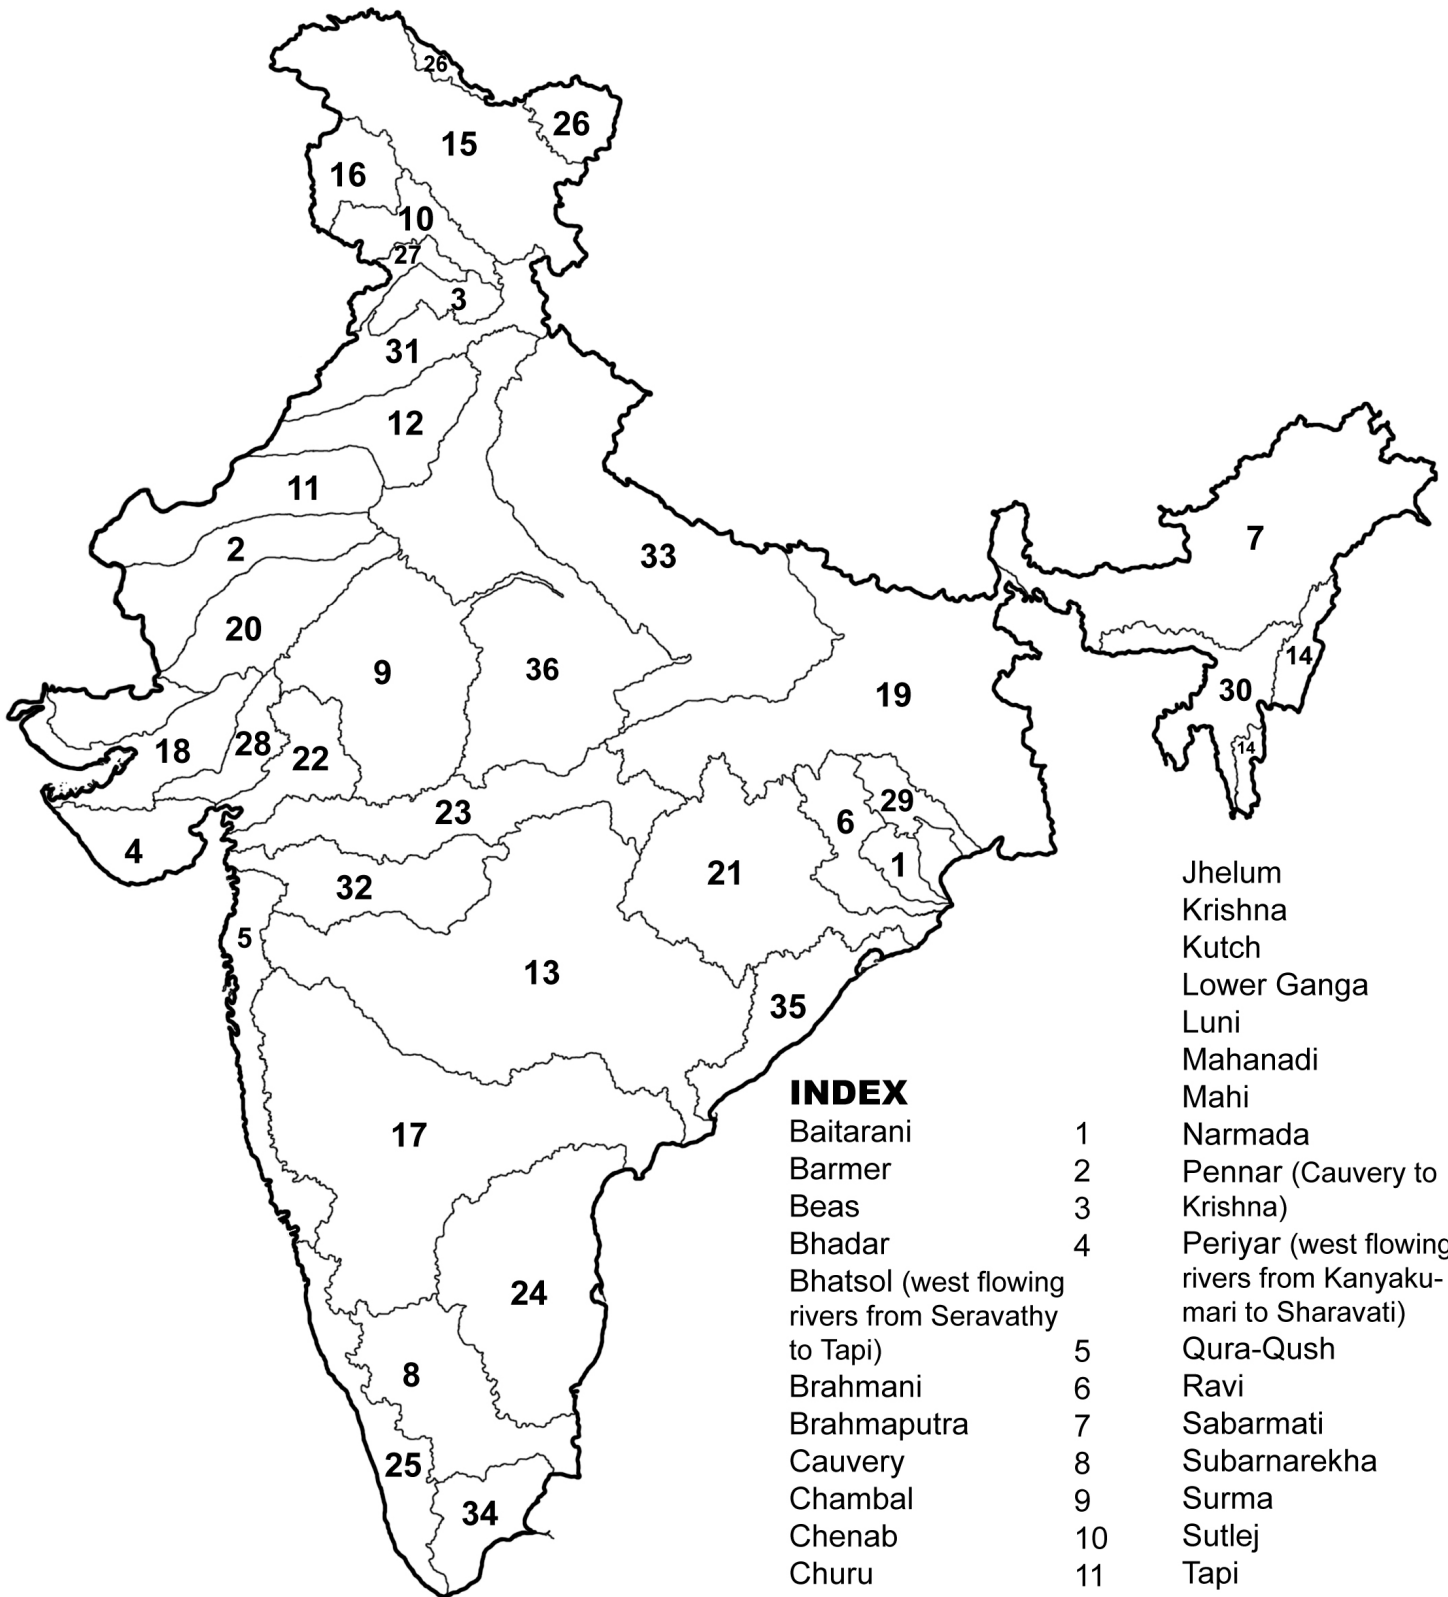

RIVER BASINS OF INDIA

INDEX

Baitarani	1	Jhelum	16
Barmer	2	Krishna	17
Beas	3	Kutch	18
Bhadar	4	Lower Ganga	19
Bhatsol (west flowing rivers from Seravathy to Tapi)	5	Luni	20
Brahmani	6	Mahanadi	21
Brahmaputra	7	Mahi	22
Cauvery	8	Narmada	23
Chambal	9	Pennar (Cauvery to Krishna)	24
Chenab	10	Periyar (west flowing rivers from Kanyakumari to Sharavati)	25
Churu	11	Qura-Qush	26
Ghaghar	12	Ravi	27
Godavari	13	Sabarmati	28
Imphal	14	Subarnarekha	29
Indus	15	Surma	30
		Sutlej	31
		Tapi	32
		Upper Ganga	33
		Vaippar	34
		Vamsadhara	35
		Yamuna	36