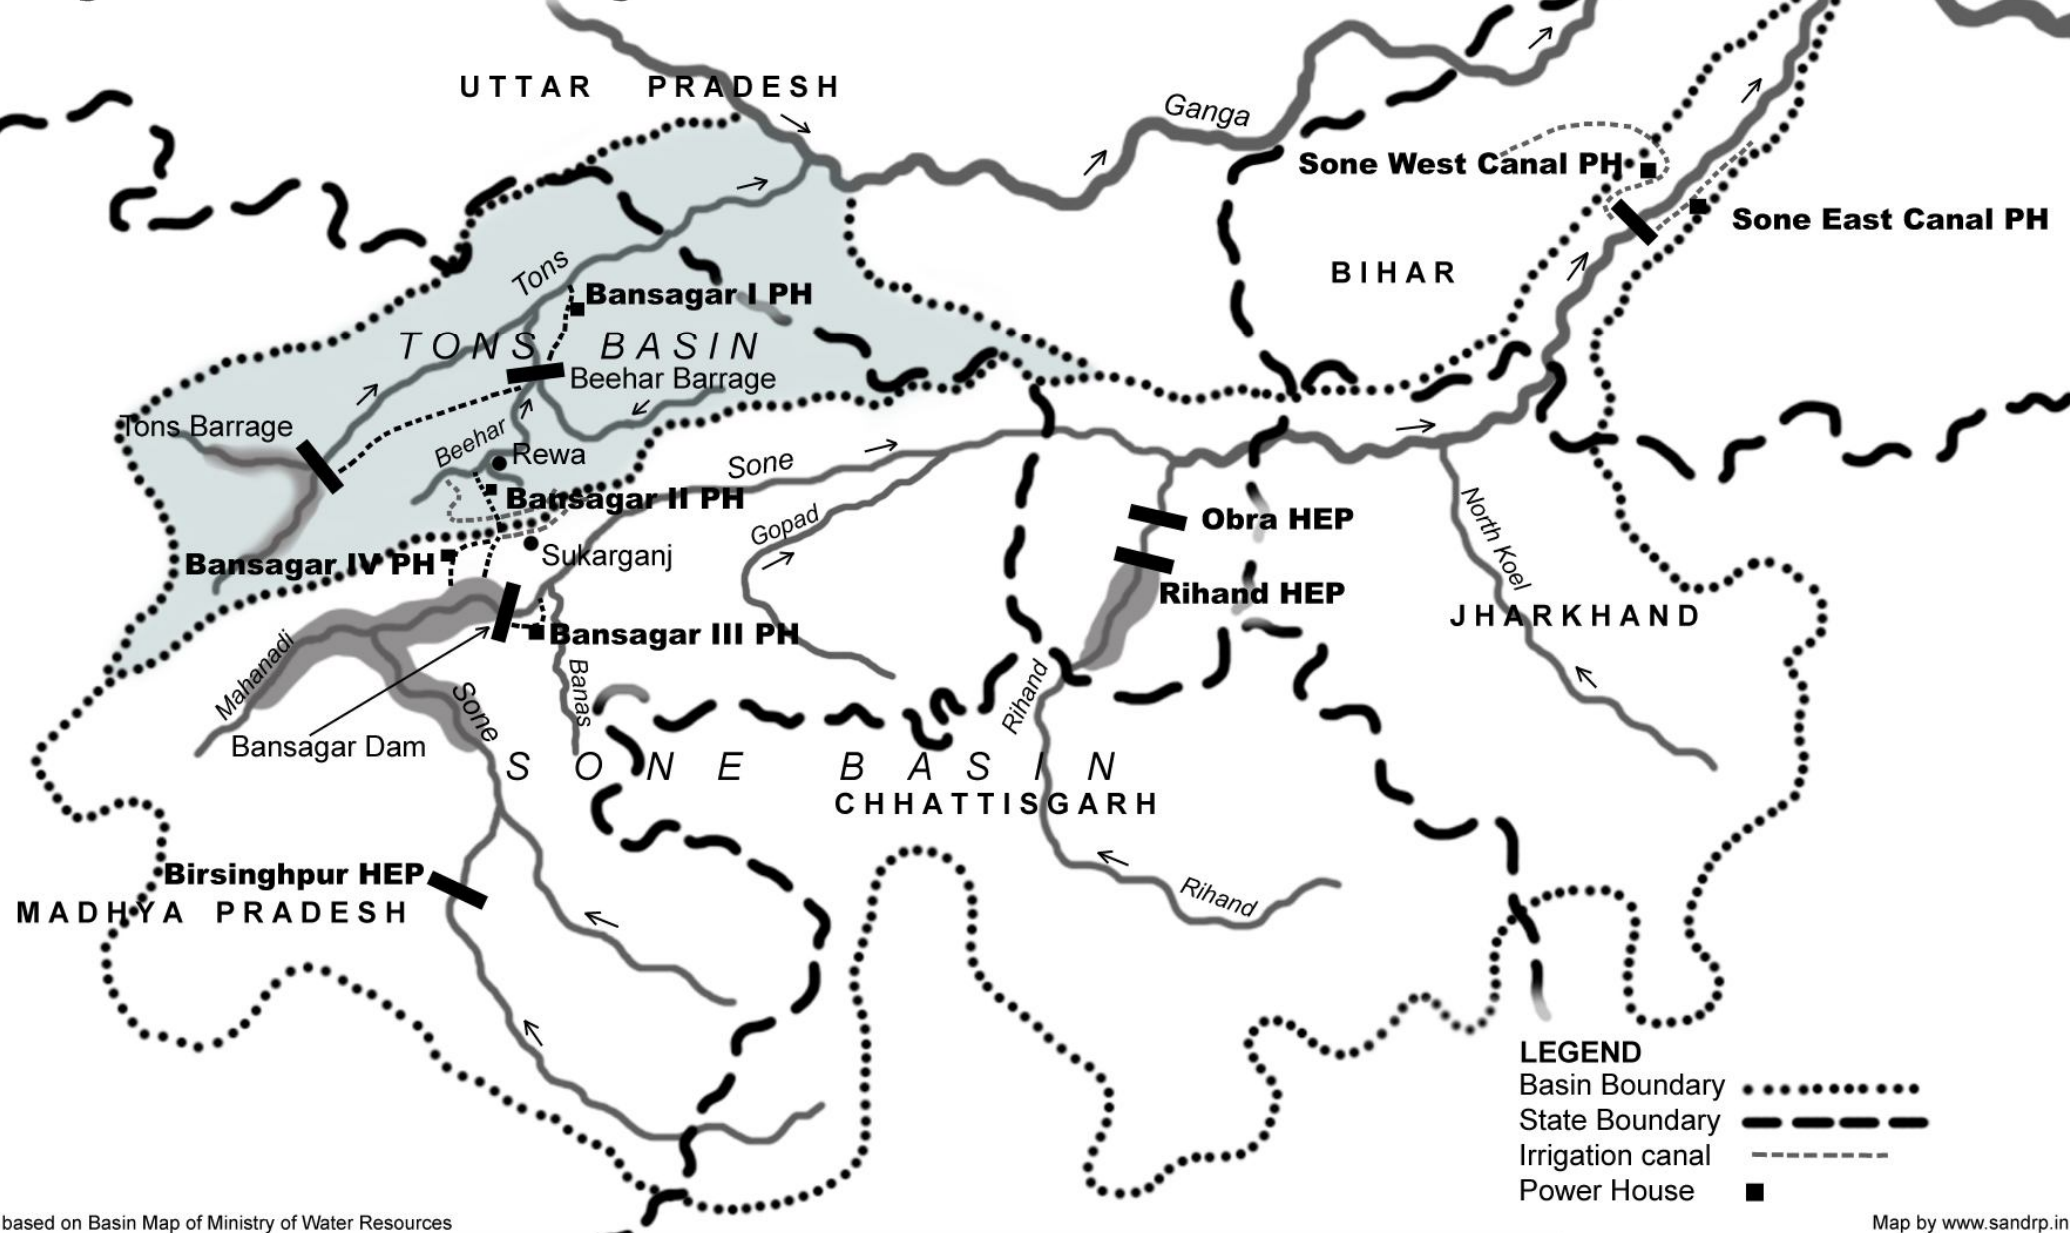

Hydro Electric Projects in Sone River Basin

LEGEND
 Basin Boundary
 State Boundary - - - - -
 Irrigation canal - - - - -
 Power House ■

based on Basin Map of Ministry of Water Resources

Map by www.sandrp.in