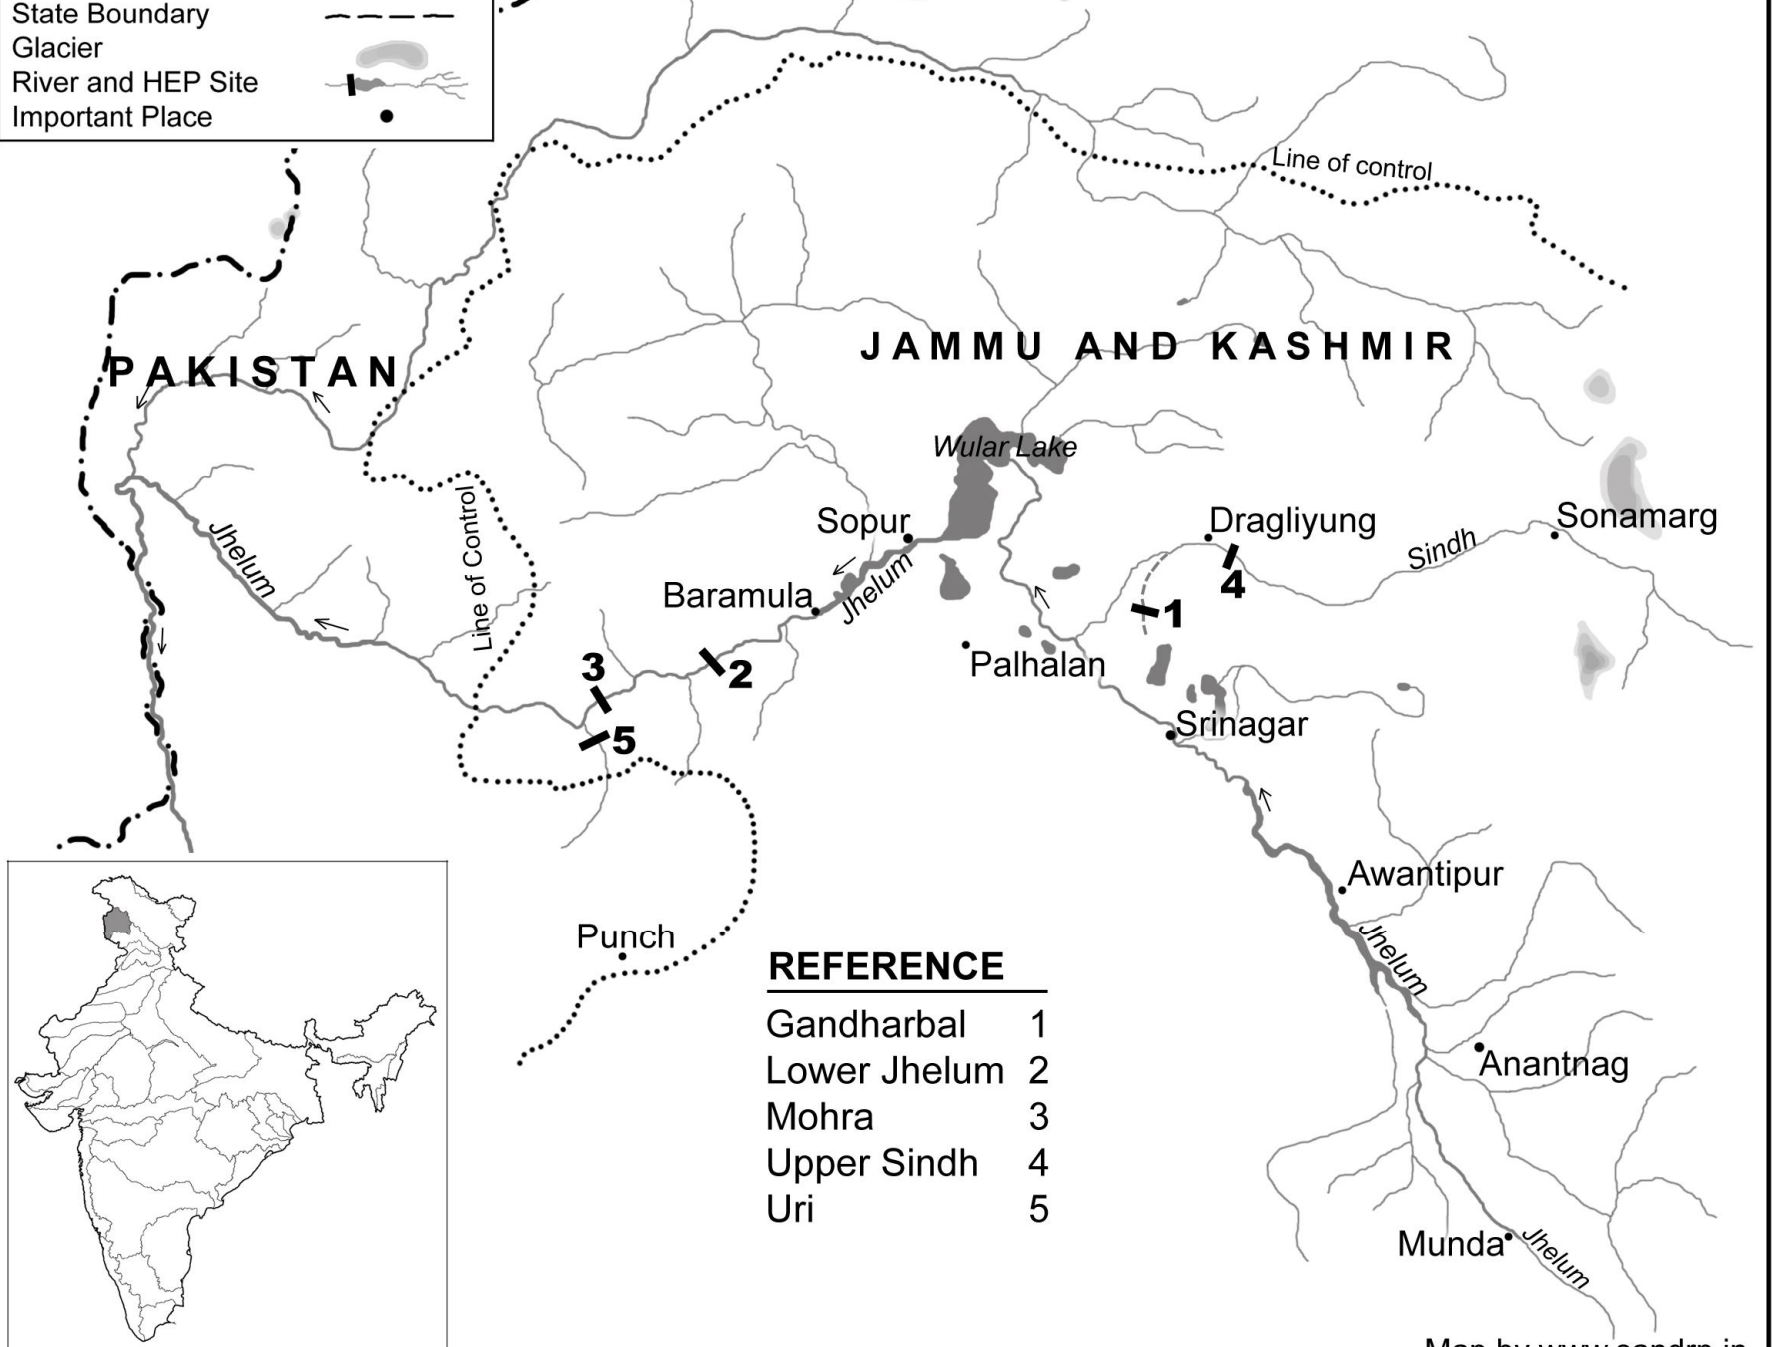

Hydro Electric Projects on Jhelum River

LEGEND

International Boundary	- · - · - · - · - · - · - · - ·
Line of Control	· · · · ·
State Boundary	- - - - -
Glacier	■
River and HEP Site	— —
Important Place	●

REFERENCE

Gandharbal	1
Lower Jhelum	2
Mohra	3
Upper Sindh	4
Uri	5